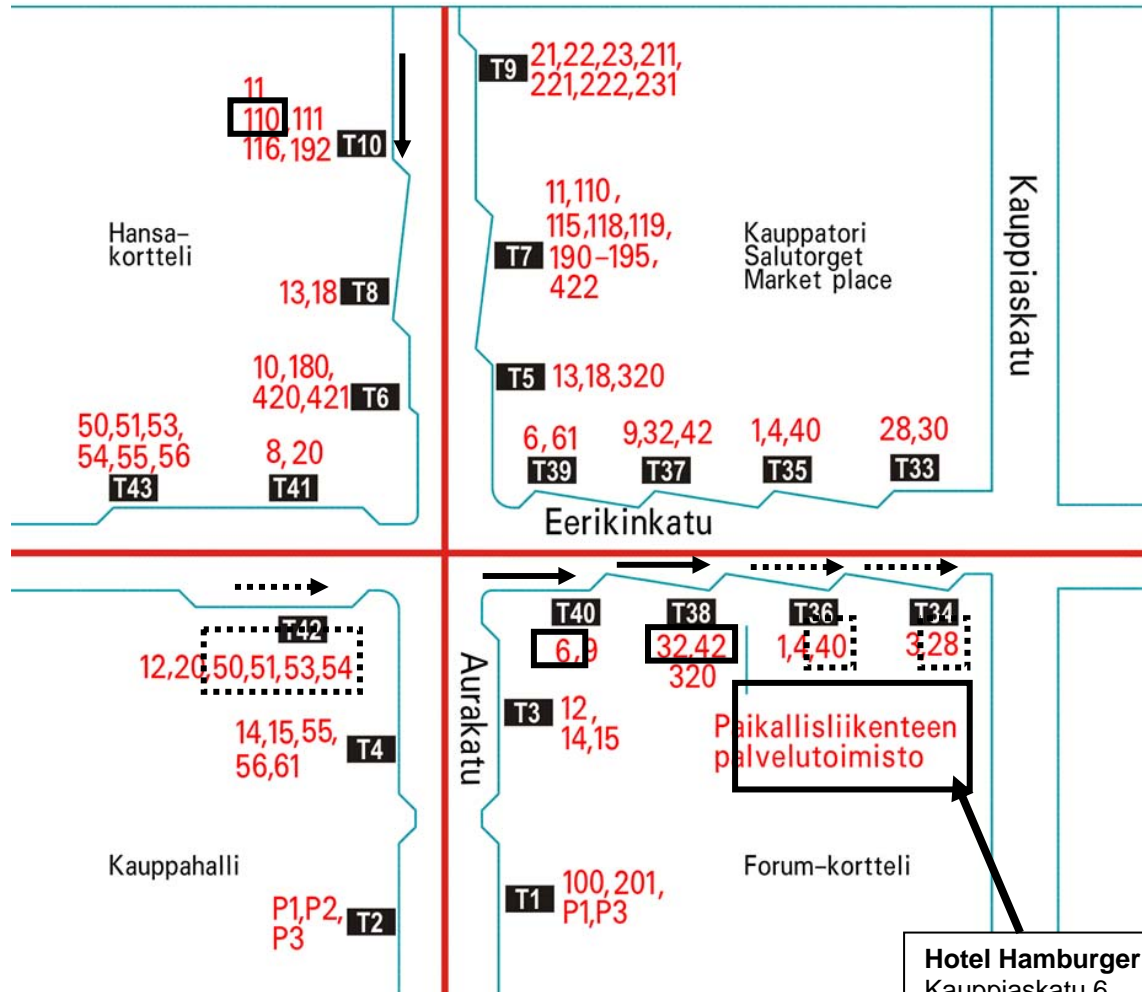

TO THE CONFERENCE VENUE FROM THE MARKET PLACE - BY BUS

The map: <http://www.turku.fi>

Map Of Market Place Bus-Stops

Txx = bus stop in the market place

Bus lines in the map with **black borders** goes directly in front of Dpt of Nursing Science:

- 32, 42
- 6
- 110

Busses 32 & 42: Stop on Sirkkalankatu in front of the The Institute of Dentistry (ask the bus driver)

Busses 6 & 110: Stop on Lemminkäisenkatu 1, in front of Dpt of Nursing Science and The Institute of Dentistry (ask the bus driver)

Bus lines in the map with **dotted borders** goes to Hämeenkatu, near to Dpt of Nursing Science (distance from bus-stop to department is a few hundred meters):

- 28
- 40
- 50, 51, 53, 54

Stop in the end of Hämeenkatu, at the bus stop nearest TYKS, Turku University Hospital (ask the bus driver)

Venue: Dpt of Nursing Science,
Lemminkäisenkatu 1, 3. floor,
Sanitas-building

Hotel Hamburger Börs,
Kauppiaskatu 6